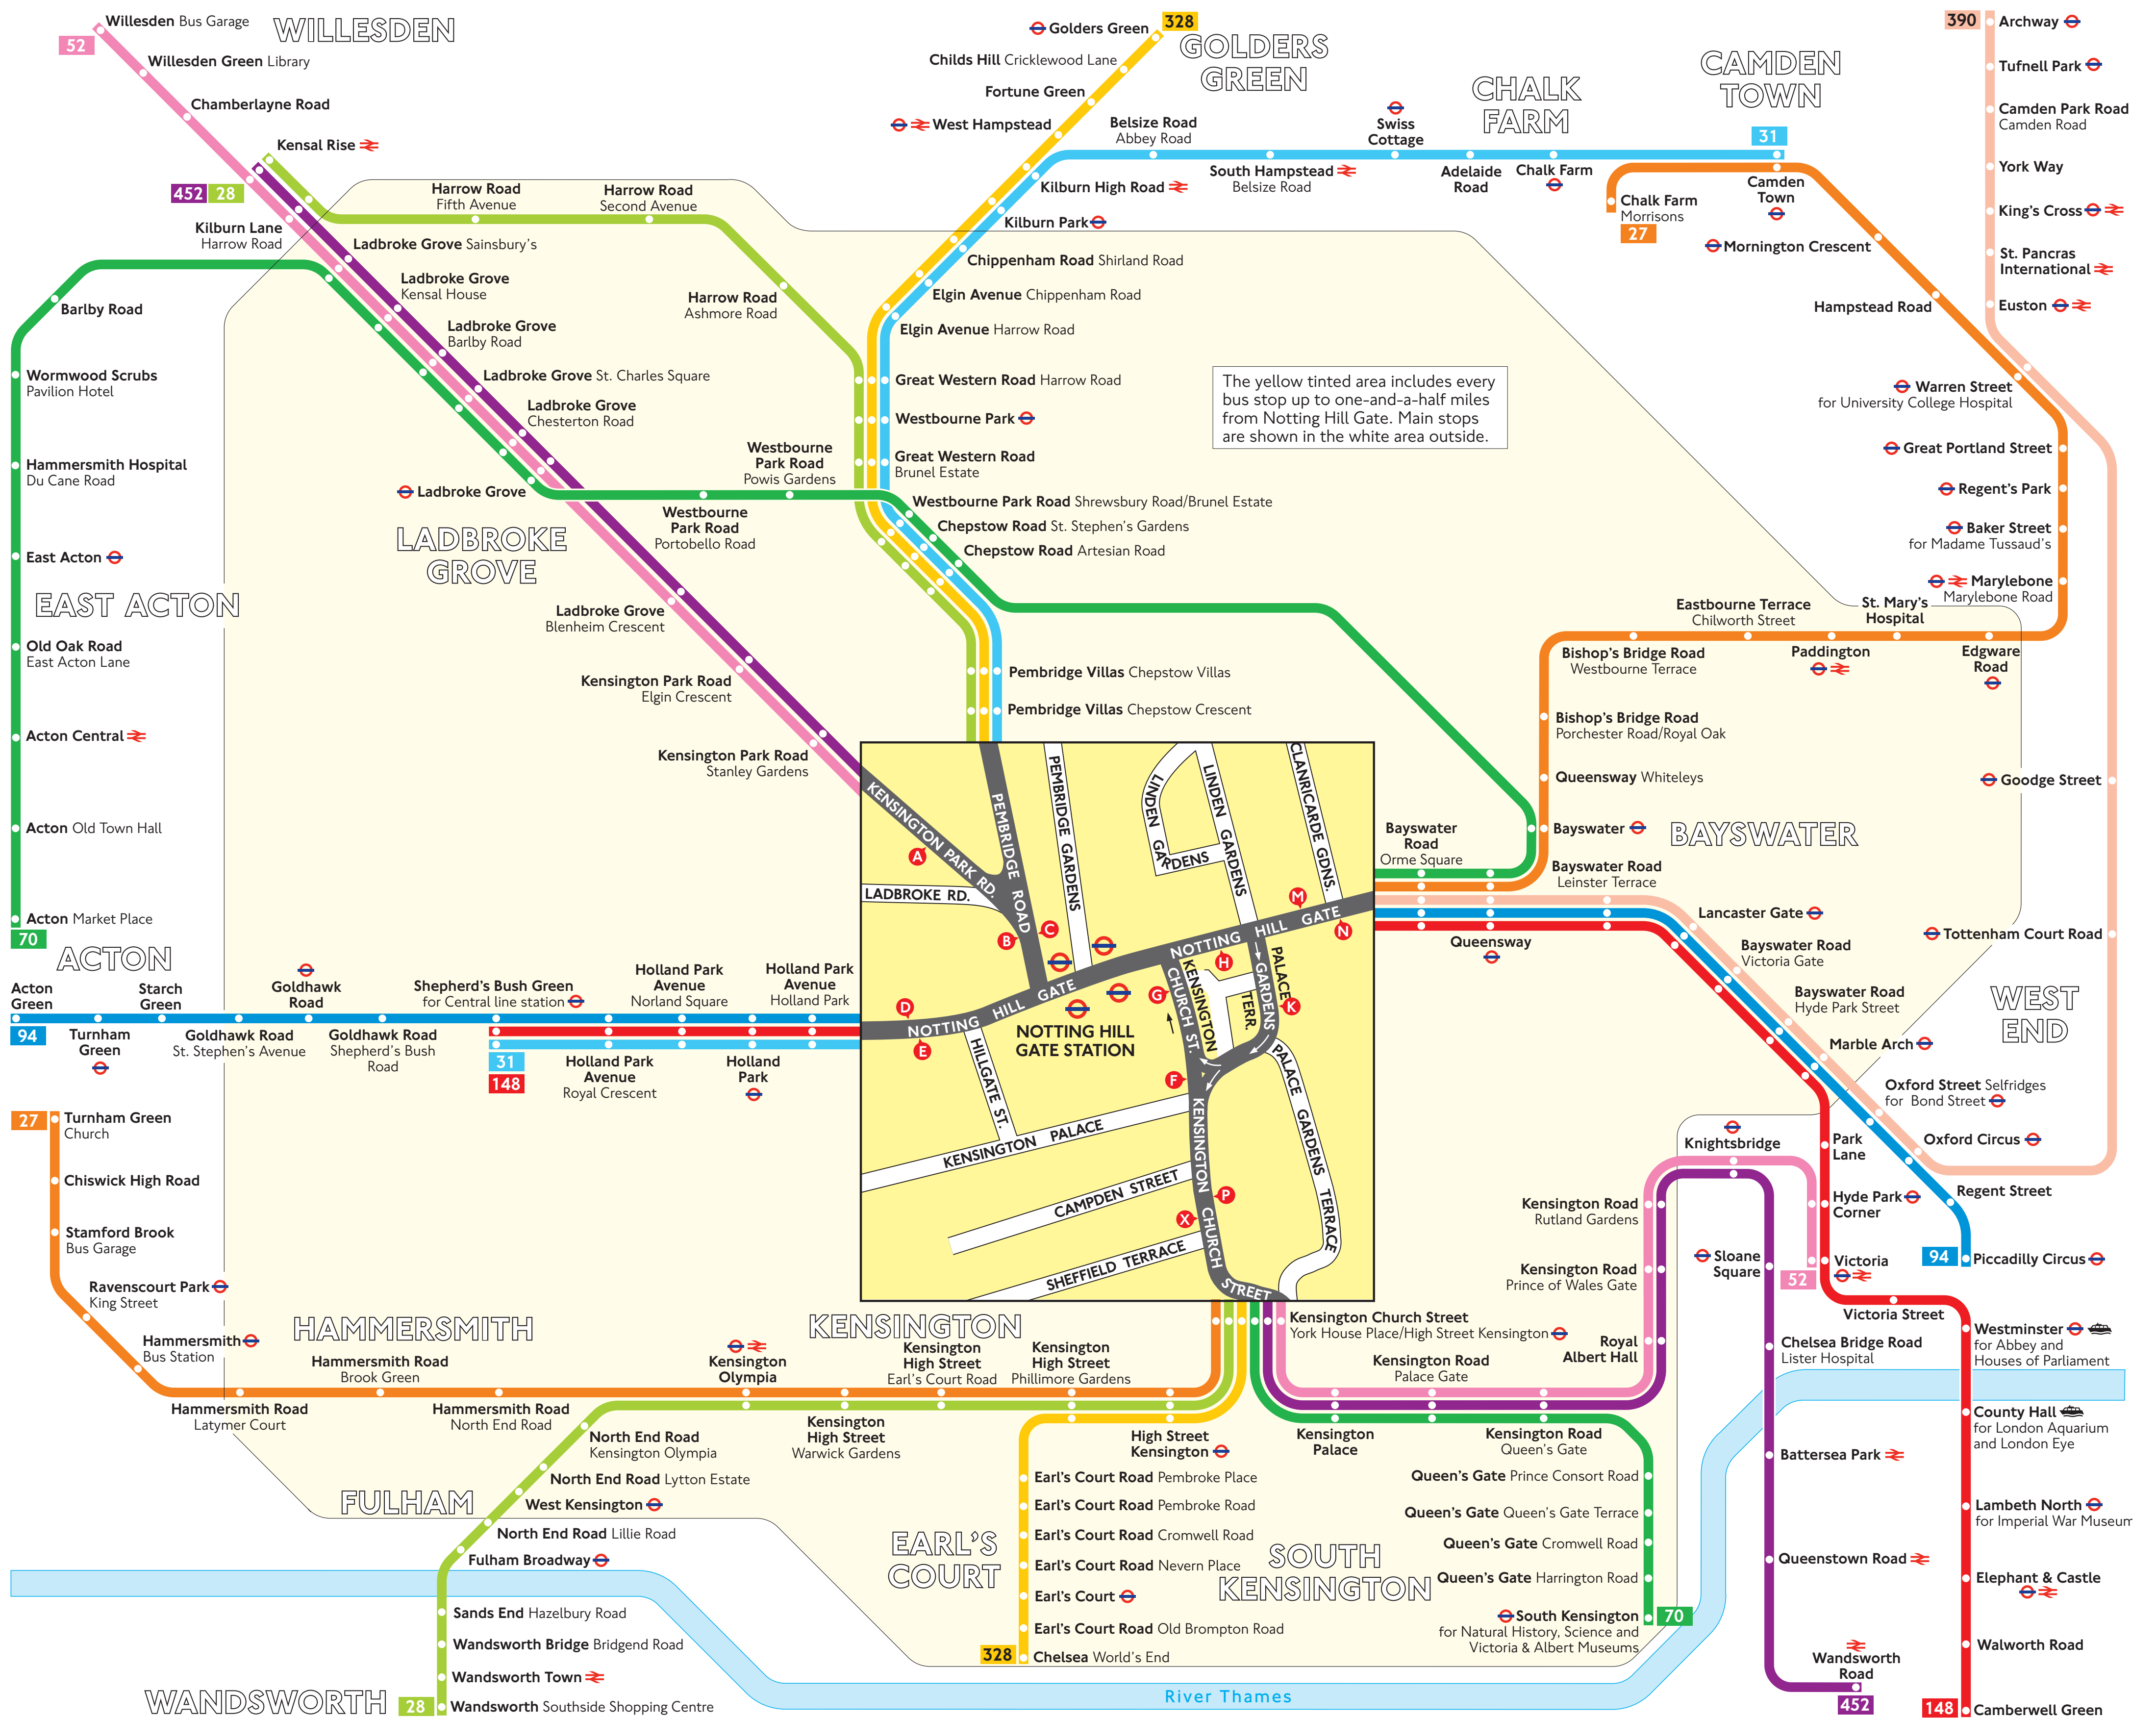

# Buses from Notting Hill Gate

Westbourne Grove closed for Thames Water works.

Buses diverted from 6 January until Summer 2008

Route 27 will now run along Bayswater Road and Queensway and will not serve Pembridge Road or Pembridge Villas.

© copyright Transport for London  
Information correct from 6 January 2008

## Key

- Connections with Underground
- Connections with National Rail
- Connections with river boats

**A** Red discs show the bus stop you need for your chosen bus service. The disc **A** appears on the top of the bus stop in the street (see map of town centre in centre of diagram).

## Route finder

Day buses including 24-hour routes

Bus route	Towards	Bus stops
<b>27</b>	Chalk Farm	F M X
<b>28</b>	Turnham Green	K P
	Kensal Rise	B G X
	Wandsworth	C K P
<b>31</b>	Camden Town	B D
<b>52</b>	Shepherd's Bush Green	E
	Victoria	C K P
<b>70</b>	Willesden	A G X
	Acton	F M X
	South Kensington	K P
<b>94</b>	Acton Green	E H
	Piccadilly Circus	D M
<b>148</b>	Camberwell Green	D M
	Shepherd's Bush Green	E H
<b>328</b>	Chelsea	C K P
	Golders Green	B G X
<b>390</b>	Archway	M
<b>452</b>	Kensal Rise	A G X
	Wandsworth Road	C K P